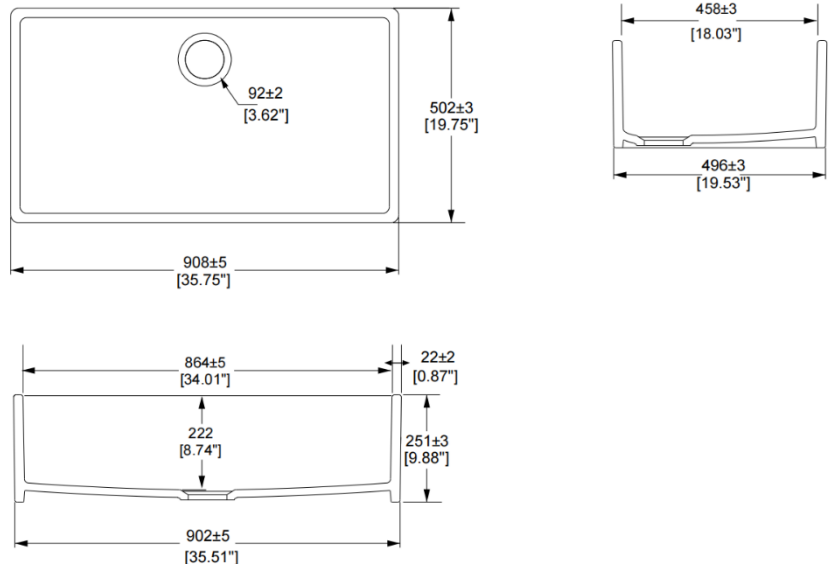

### TECHNICAL INFORMATION

- **Sink Dimensions:**  
35 3/4" x 19 3/4" x 9 7/8" (908\*502\*251 mm)
- **Please note tolerances on drawing.**
- **N.W.:** 50.15 KG